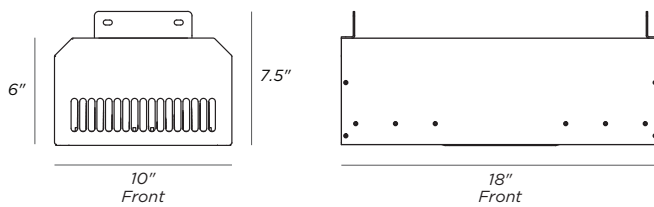

DIMENSIONS

Specifications are subject to change without notice

delviro grow

94 Brockport Drive
Toronto, ON M9W 7J8
Canada

1.877.502.3434
info@delviro.com

www.delvirogrow.com

©delviro grow