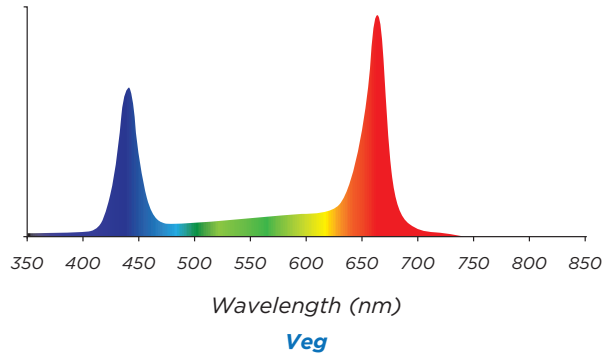

SPECTRUM

ORDERING GUIDE

OPTIONS							
MODEL	WATTS	VOLTAGE	LENS	FINISH	CONTROLS	MOUNTING	WIRING
Del Grow	600	U 120/277V H 347V	CL Clear	GR Green	WIFI *MANUAL	AC Aircraft Cable V V Hooks	CAB TIRE 8 AWG 300V CAB TIRE 8 AWG 600V
<i>Del Grow</i>	<i>600</i>		<i>CL</i>	<i>GR</i>			
NOTE							
MANUAL - Intensity and Spectrum Dial							

Specifications are subject to change without notice