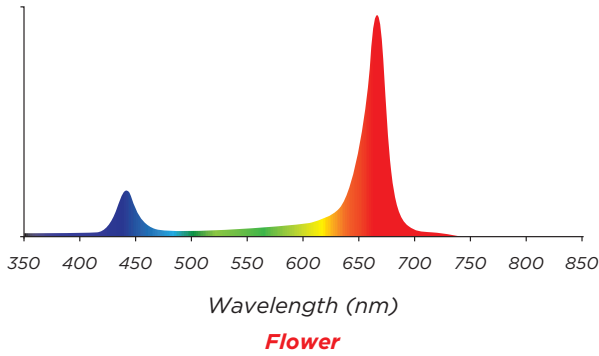

SPECTRUM

ORDERING GUIDE

OPTIONS							
MODEL	WATTS	VOLTAGE	LENS	FINISH	CONTROLS	MOUNTING	WIRING
Del Grow	600	U 120/277V H 347V	CL Clear	GR Green	WIFI *MANUAL	AC Aircraft Cable V V Hooks	CAB TIRE 8 AWG 300V CAB TIRE 8 AWG 600V
<i>Del Grow</i>	<i>600</i>		<i>CL</i>	<i>GR</i>			
NOTE							
MANUAL - Intensity and Spectrum Dial							

Specifications are subject to change without notice